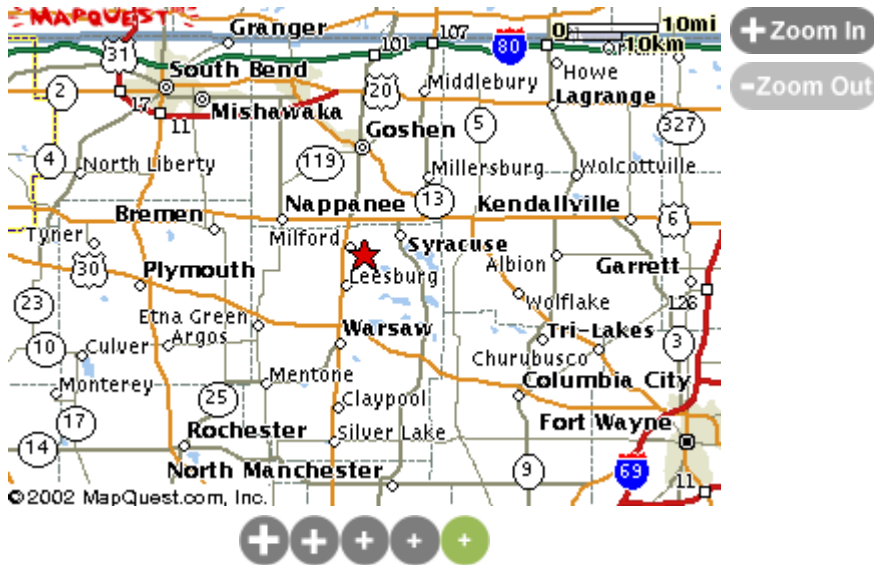

[http://www.campmack.org/location\\_maps.php?z=5](http://www.campmack.org/location_maps.php?z=5)

**Camp Mack**  
**1113 E. Camp Mack Rd.**  
**Milford, IN 46542**

**(574) 658-4831**

Conveniently located in North Central Indiana, Camp Alexander Mack is only 1 hour from both South Bend and Fort Wayne and 2 1/2 hours from Indianapolis and Chicago.

***Travel Directions to Camp Alexander Mack from SR 15:***

South of Milford, Indiana, Turn east off State Road 15 onto County Road 1150 N. Continue east 0.5 mile past the first stop sign over the railroad tracks. Turn right on to Camp Mack Road at the sign. Wind around the lake for almost a mile. Turn right into the arched entrance of Camp Alexander Mack.

***From South Bend:***

Take Bypass 20 east to SR 19. Go south on 19 to US

6 in Nappanee. Turn left on 6 going east to SR 15. Turn right on 15 going south. Follow directions above from SR 15.

***From Fort Wayne:***

Take US 30 west off of Interstate 69. In Warsaw, exit off of 30 onto SR 15 north. Follow directions above from SR 15.

***From Indianapolis:***

Travel north on US 31 to US 24 outside of Peru. Turn right on 24 going east to SR 15 in Wabash. Turn left on SR 15 going north. Continue on SR 15 past Warsaw and Leesburg. Follow directions above from SR 15.